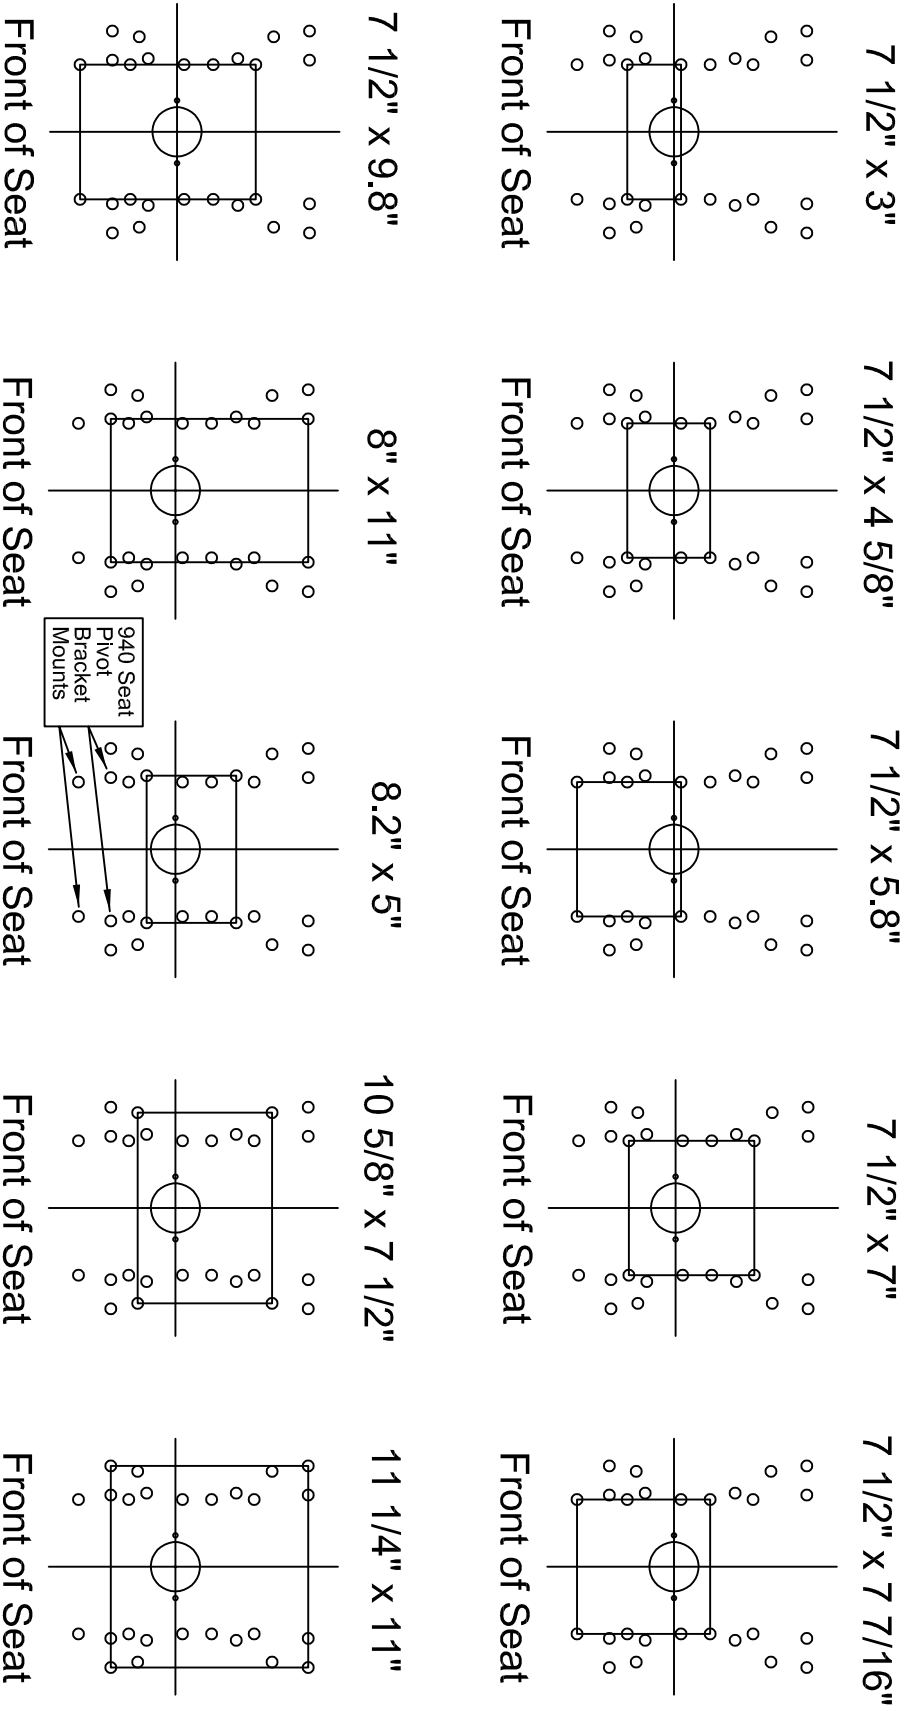

# 230000BK02UM Seat Mounting Bolt Patterns

( Width x Depth - Bottom View )

This document contains confidential and proprietary information that cannot be reproduced or divulged, in whole or in part, without written authorization from Concentric International.

Scale: None  
Units: Inches  
Tolerance:

Drawing Title:  
**230 Seat Mounting Bolt Patterns**

Rev	Date	By	Description	Sheet: 1 of 1	Dwg / Part No:
A	02-21-2017	SJC	630 Seat Mounting Bolt Patterns	Filename: 630 Seat.dwg	230000BK02UM
B					
C					