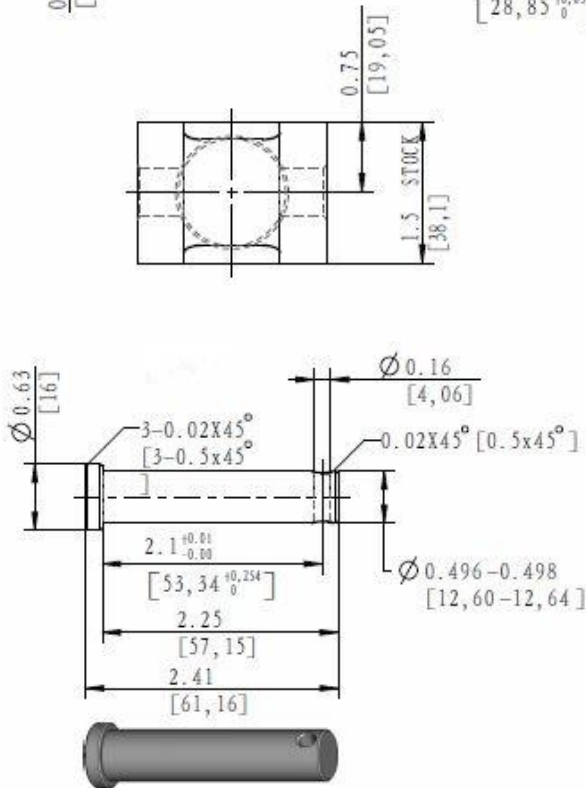

for the industrial duty LACT series and the 10A/B series actuators

Part Number: LA-ID-BRACKET

Industrial Duty Aluminum Clevis

for the industrial duty LACT series and the 10A/B series actuators

HRC38-42

Terms of Use