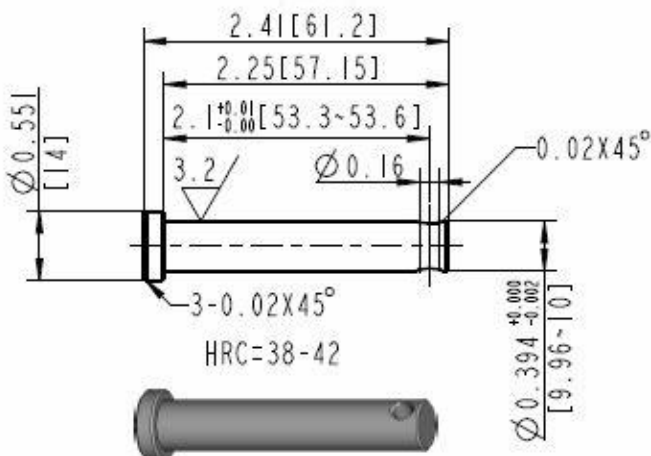

Product Data Sheet

Light Duty Aluminum Bracket

for the light duty LACT series actuators

Medium Duty Aluminum Bracket

for the medium duty series actuators

Part number: LA-MD-BRACKET

Industrial Duty Aluminum Bracket

for the industrial duty LACT series and the 10A/B series actuators

Part Number: LA-ID-BRACKET

Industrial Duty Aluminum Clevis

for the industrial duty LACT series and the 10A/B series actuators

HRC38-42

Terms of Use