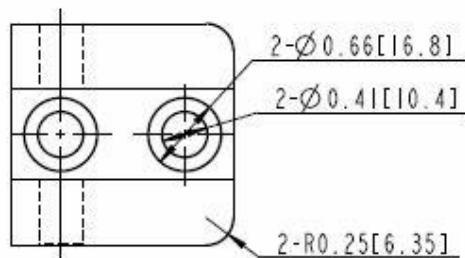

Medium Duty Aluminum Bracket

for the medium duty series actuators