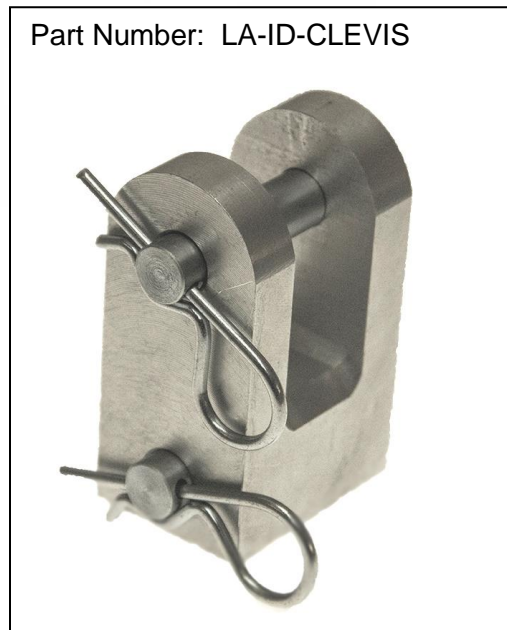

Product Data Sheet

Light Duty Aluminum Bracket

for the light duty LACT series actuators

Medium Duty Aluminum Bracket

for the medium duty series actuators

Part number: LA-MD-BRACKET

Industrial Duty Aluminum Bracket

for the industrial duty LACT series and the 10A/B series actuators

Part Number: LA-ID-BRACKET

Industrial Duty Aluminum Clevis

for the industrial duty LACT series and the 10A/B series actuators

HRC38-42

Terms of Use