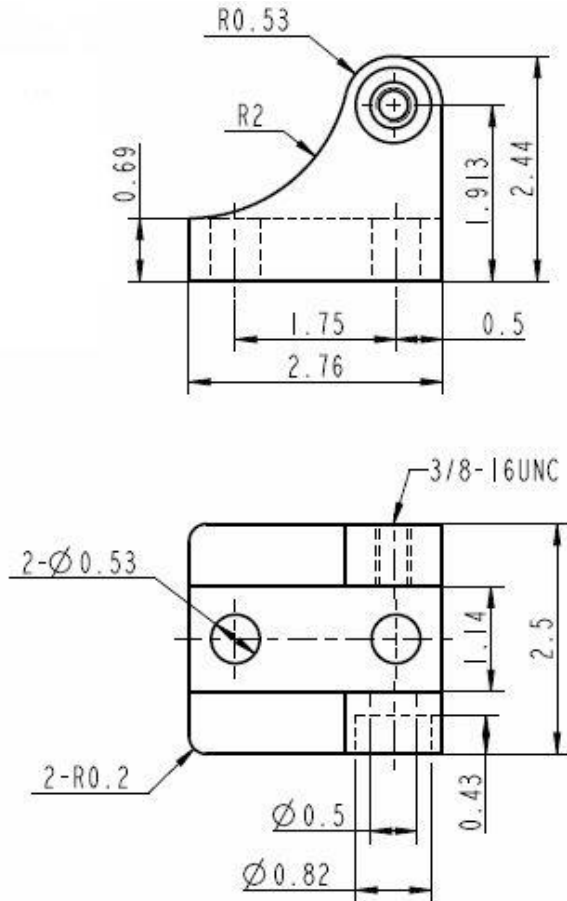

for the industrial duty LACT series and the 10A/B series actuators

Part Number: LA-ID-BRACKET

Industrial Duty Aluminum Clevis

for the industrial duty LACT series and the 10A/B series actuators

HRC38-42

Terms of Use