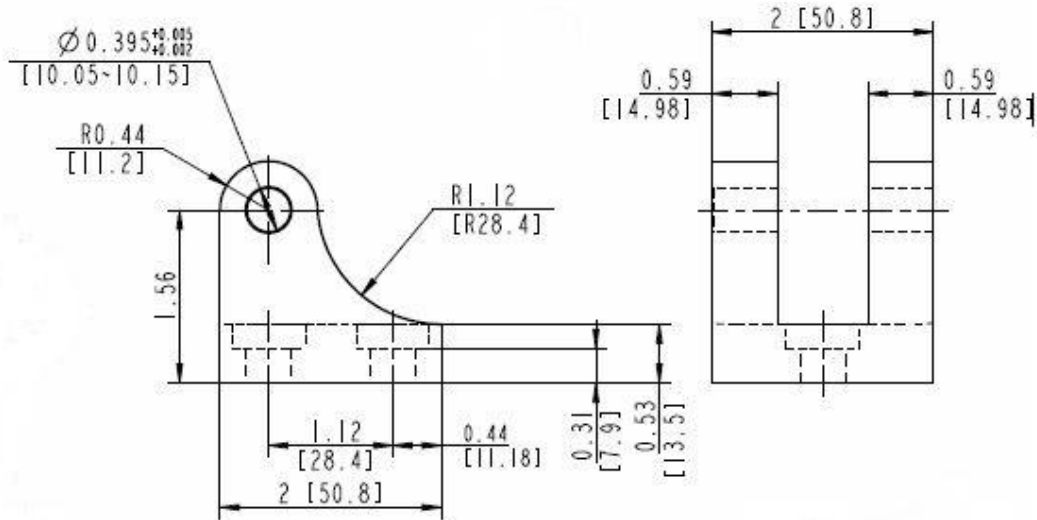

Medium Duty Aluminum Bracket

for the medium duty series actuators