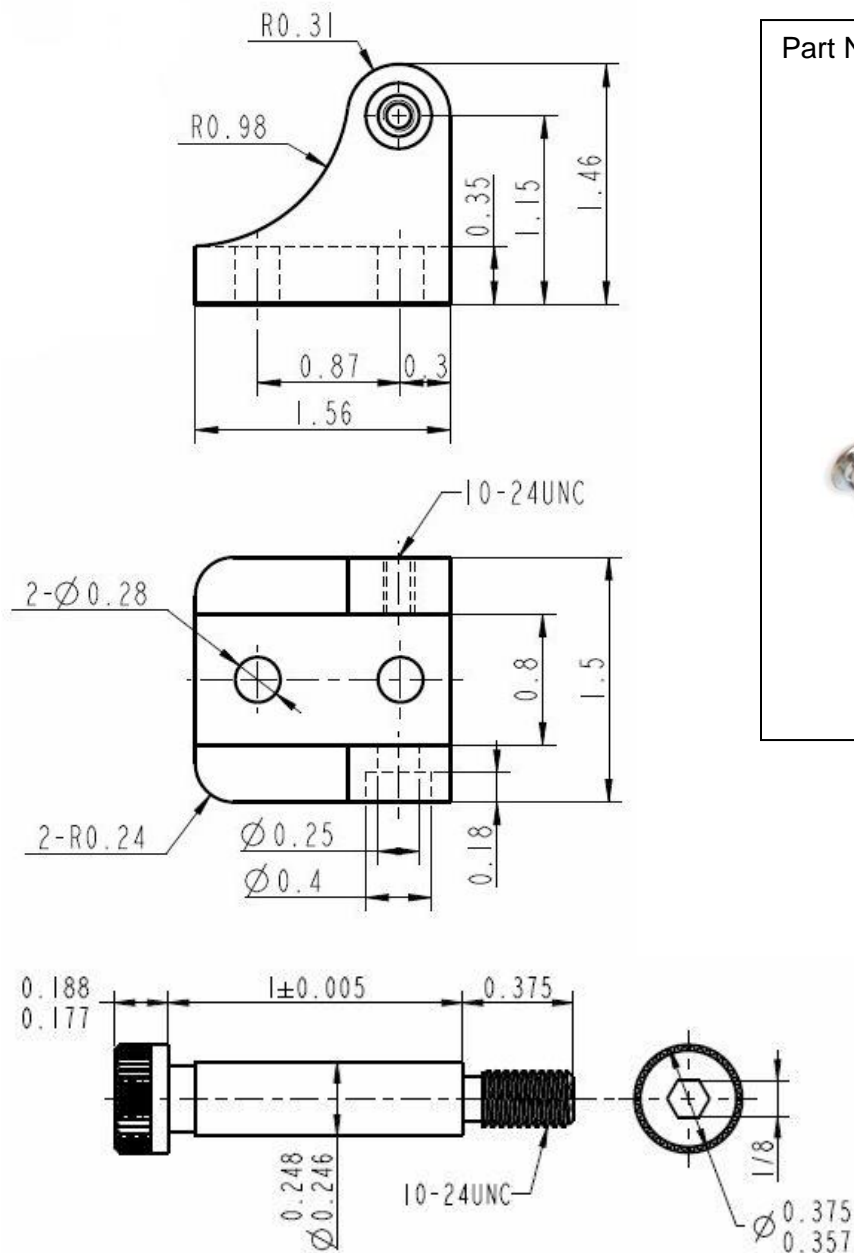

Product Data Sheet

Light Duty Aluminum Bracket

for the light duty LACT series actuators

Medium Duty Aluminum Bracket

for the medium duty series actuators

Part number: LA-MD-BRACKET

Industrial Duty Aluminum Bracket

for the industrial duty LACT series and the 10A/B series actuators

Part Number: LA-ID-BRACKET

Industrial Duty Aluminum Clevis

for the industrial duty LACT series and the 10A/B series actuators

HRC38-42

Terms of Use