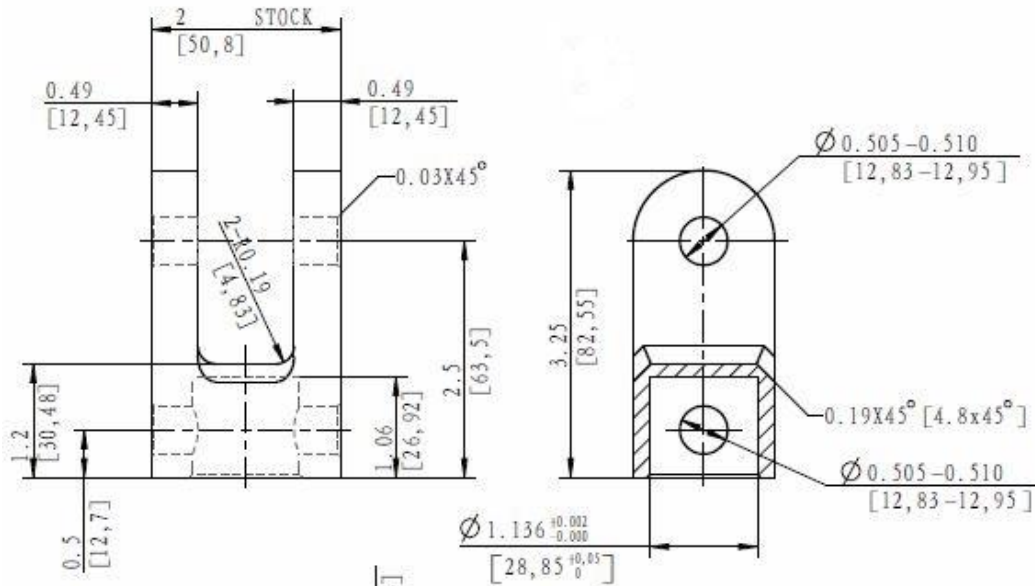

for the industrial duty LACT series and the 10A/B series actuators

Part Number: LA-ID-BRACKET

Industrial Duty Aluminum Clevis

for the industrial duty LACT series and the 10A/B series actuators

HRC38-42

Terms of Use