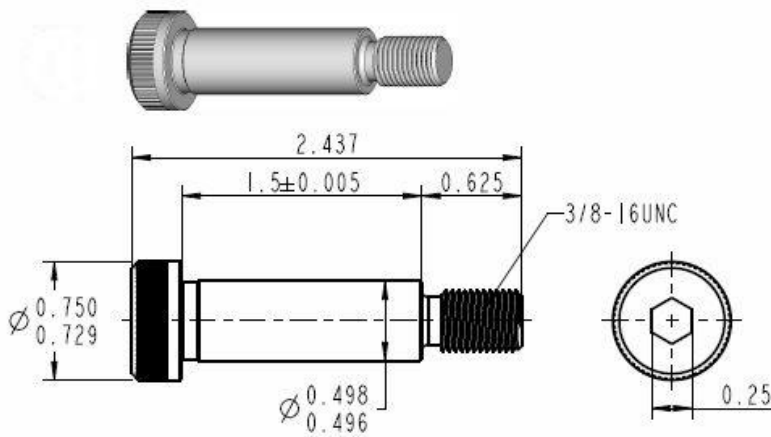

Product Data Sheet

Light Duty Aluminum Bracket

for the light duty LACT series actuators

Medium Duty Aluminum Bracket

for the medium duty series actuators

Part number: LA-MD-BRACKET

Industrial Duty Aluminum Bracket

for the industrial duty LACT series and the 10A/B series actuators

Part Number: LA-ID-BRACKET

Industrial Duty Aluminum Clevis

for the industrial duty LACT series and the 10A/B series actuators

HRC38-42

Terms of Use